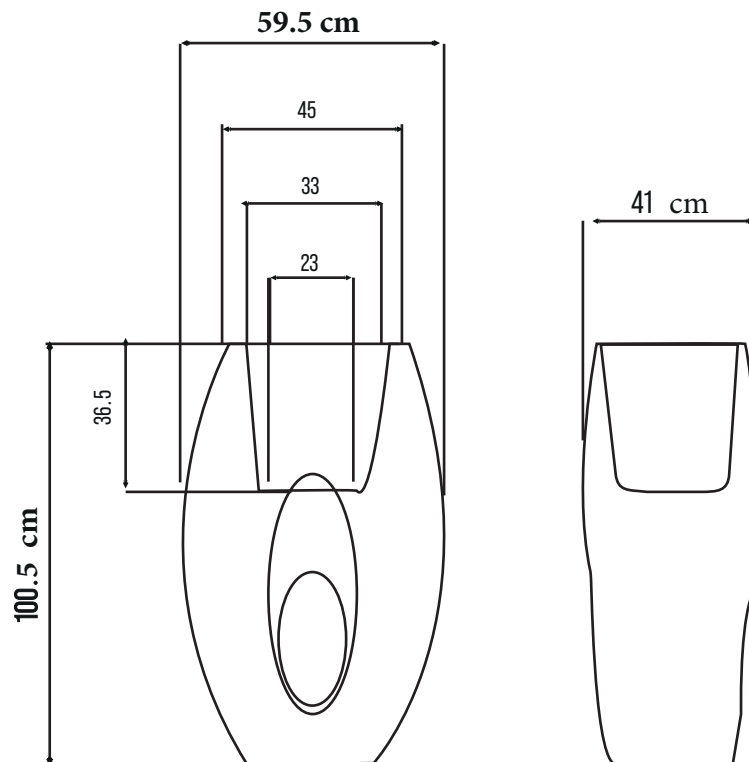

Weight: 15 Kg

www.rotolex.com

• Amman-Jordan
• info@rotolex.com

Finishes

BASIC Ref. 21148

White

Brown

Red